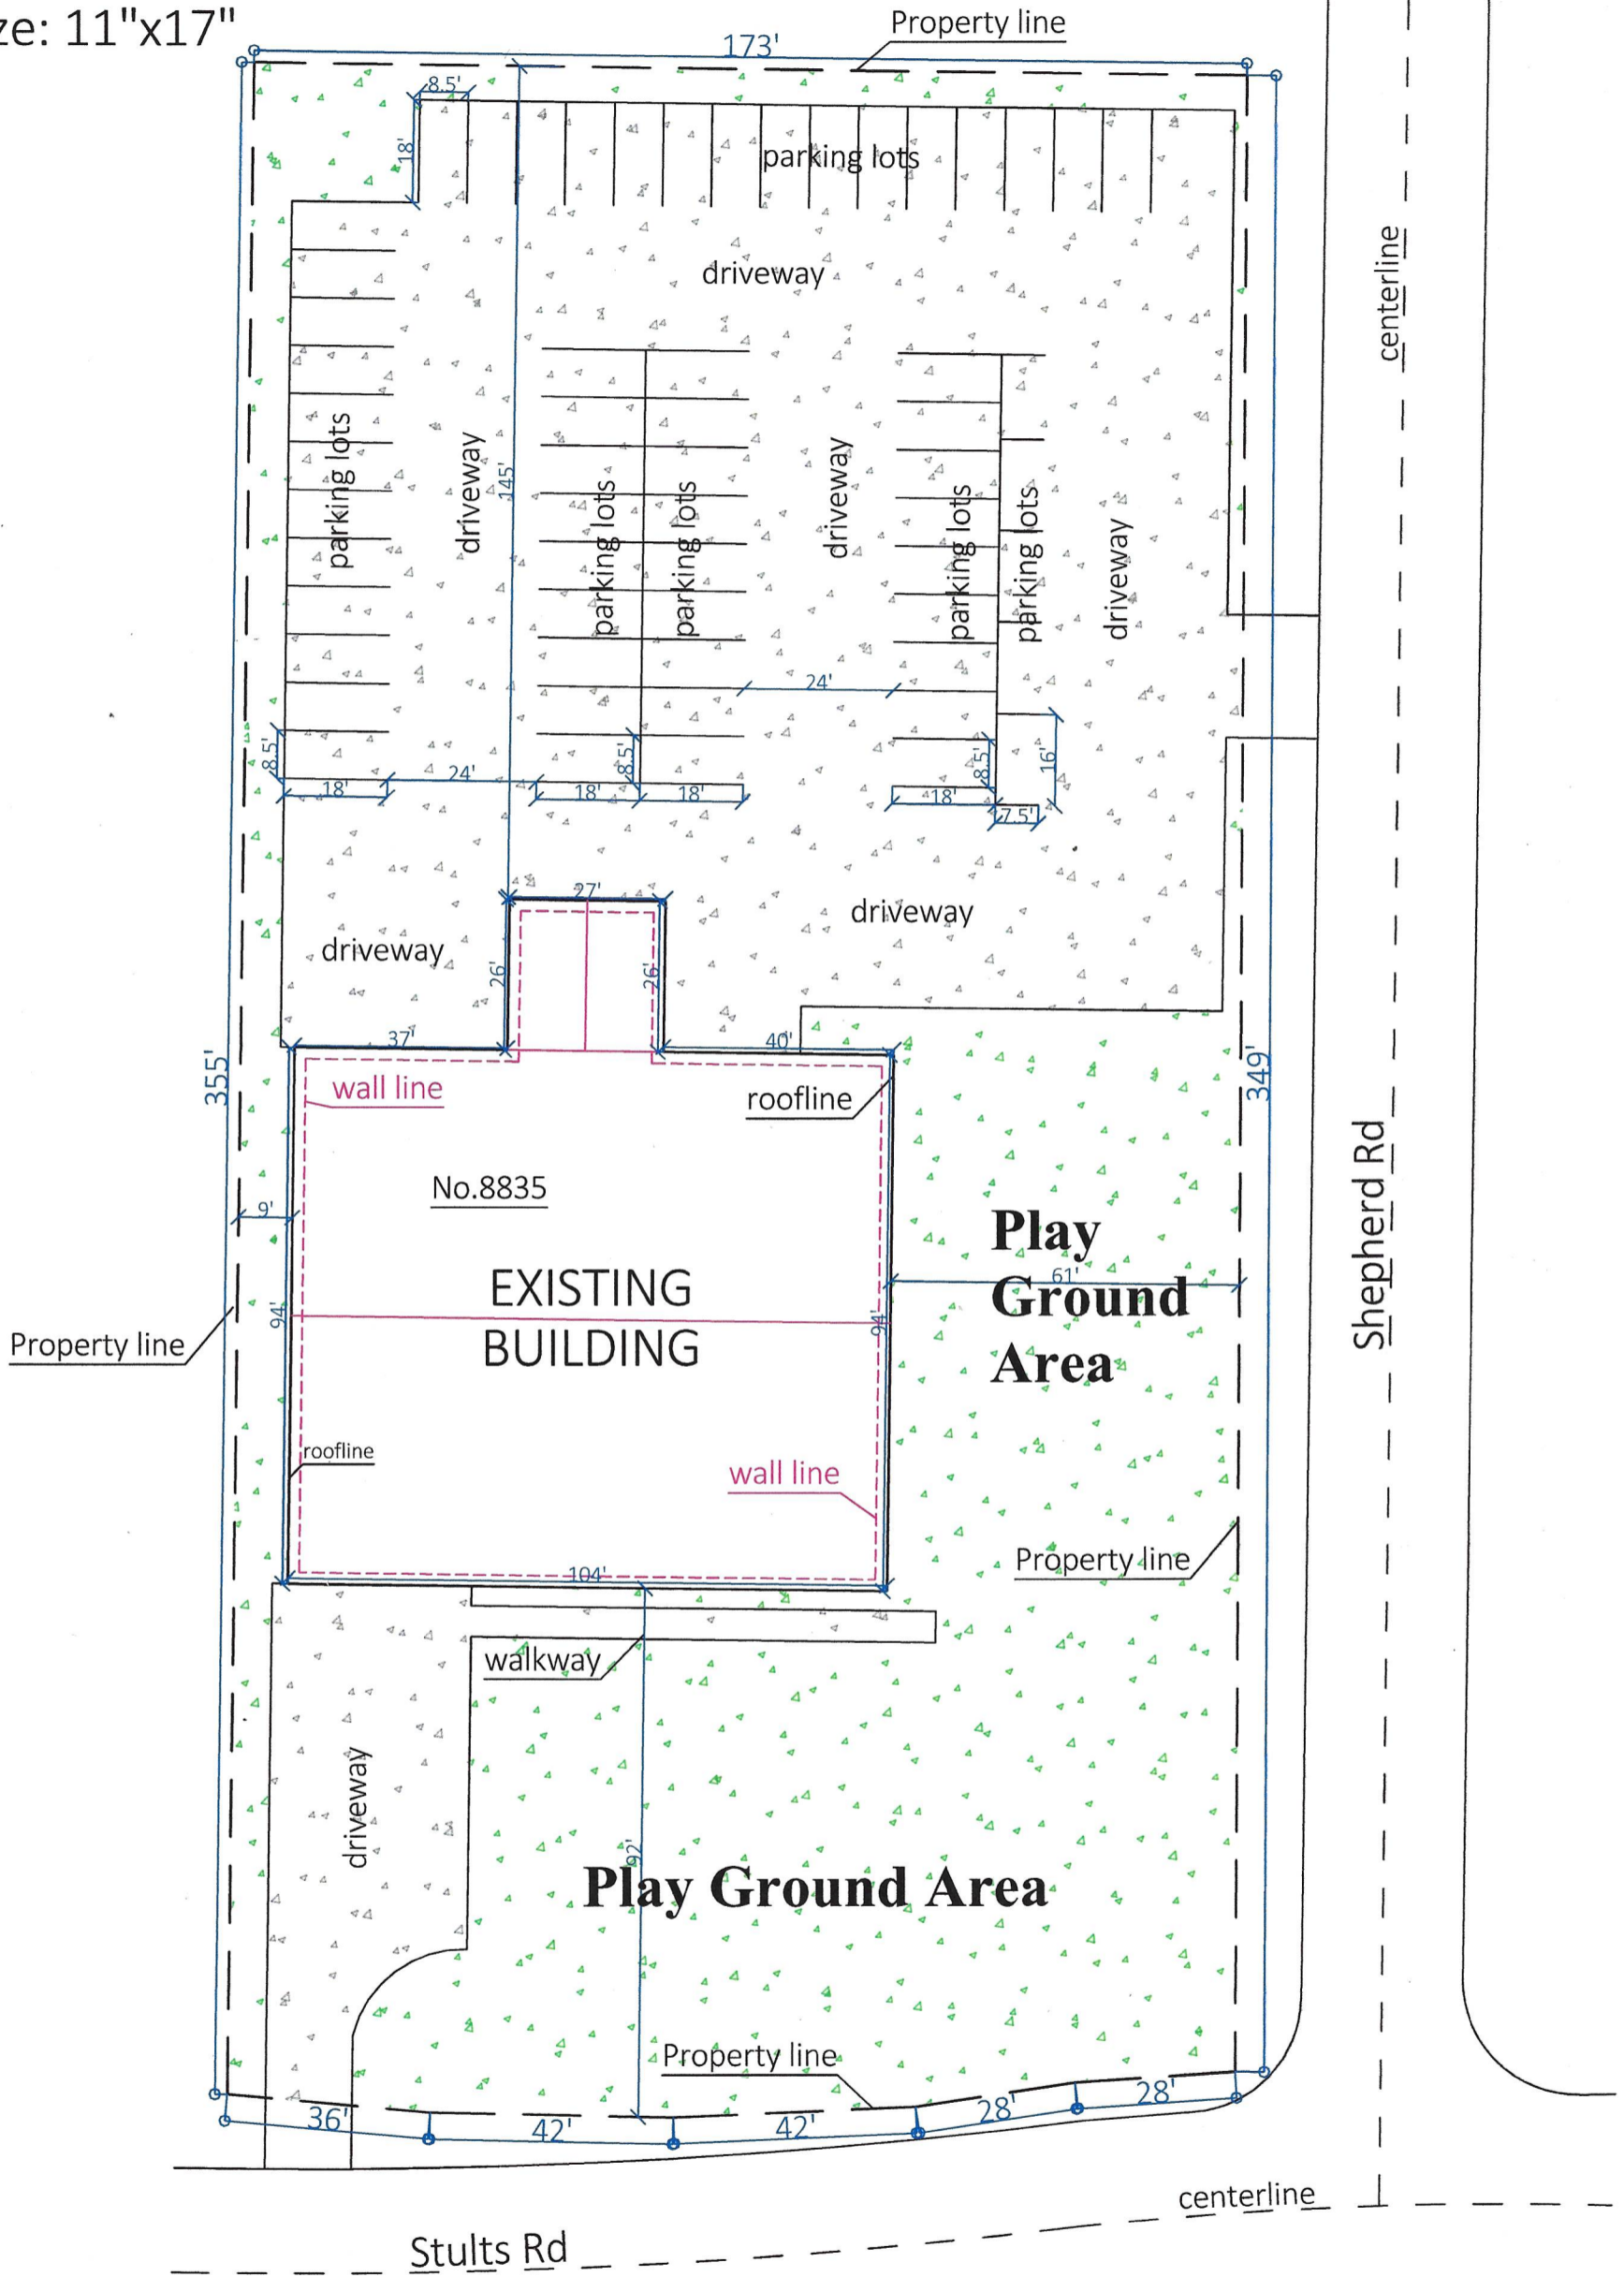

SITE PLAN
 8835 Stults Rd
 Dallas, Texas, 75243
 Parcel ID: 00-75050-00A-004-00-00
 Lot area: 1.4 Acres
 Plot Size: 11"x17"

Legend

	Required	Actual
FY:	30 feet	30 feet
SY:	10 feet	10 feet
RY:	15 feet	15 feet
Height:	30 feet	34 feet
Lot Coverage:	25 percent	35 percent
Community service center floor area:	9,278 square feet	9,278 square feet
Child Care facility floor area:	9,278 square feet	9,278 square feet
Parking Community service center:	1:200 = 46	
Parking Child Care facility:	1:500 = 19	
Total Parking:	65	65